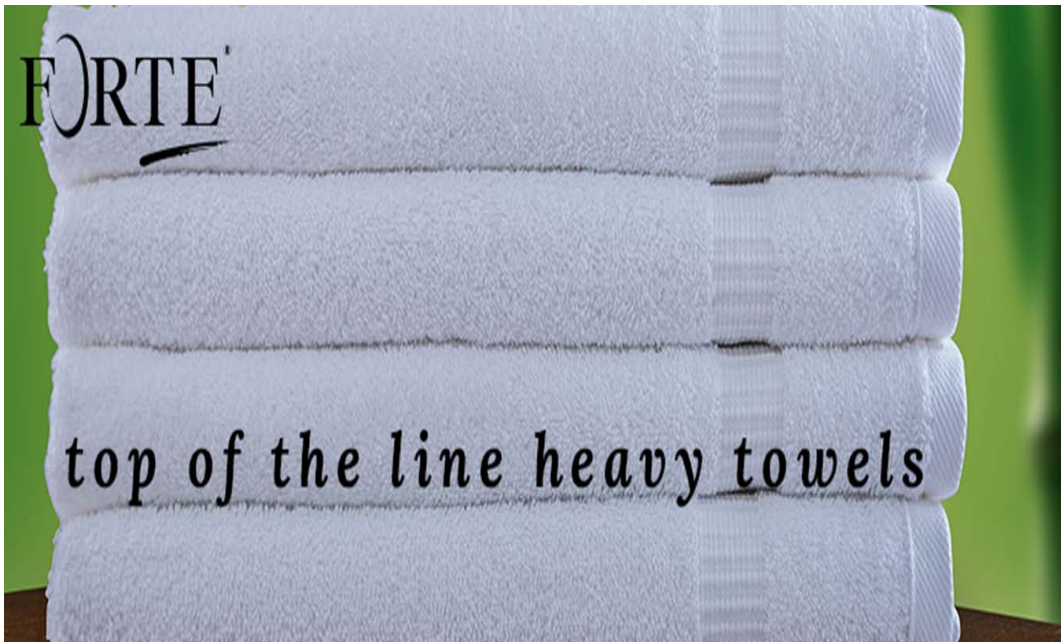

Forte Top of the line heavy towel

100% Combed Cotton

The combination of high end yarns, superior stitching and finishing make these towels a perfect treat for you guess.

Item #	Description	Size	Weight
012 000 0166	Wash Cloth 25 Doz/Cs	13 x 13	1.75 lbs
012 000 0167	Hand Towel 10 Doz/Cs	16 x 30	4.50 lbs
012 000 0168	Bath Towel 3 Doz/Cs	27 x 54	17.00 lbs