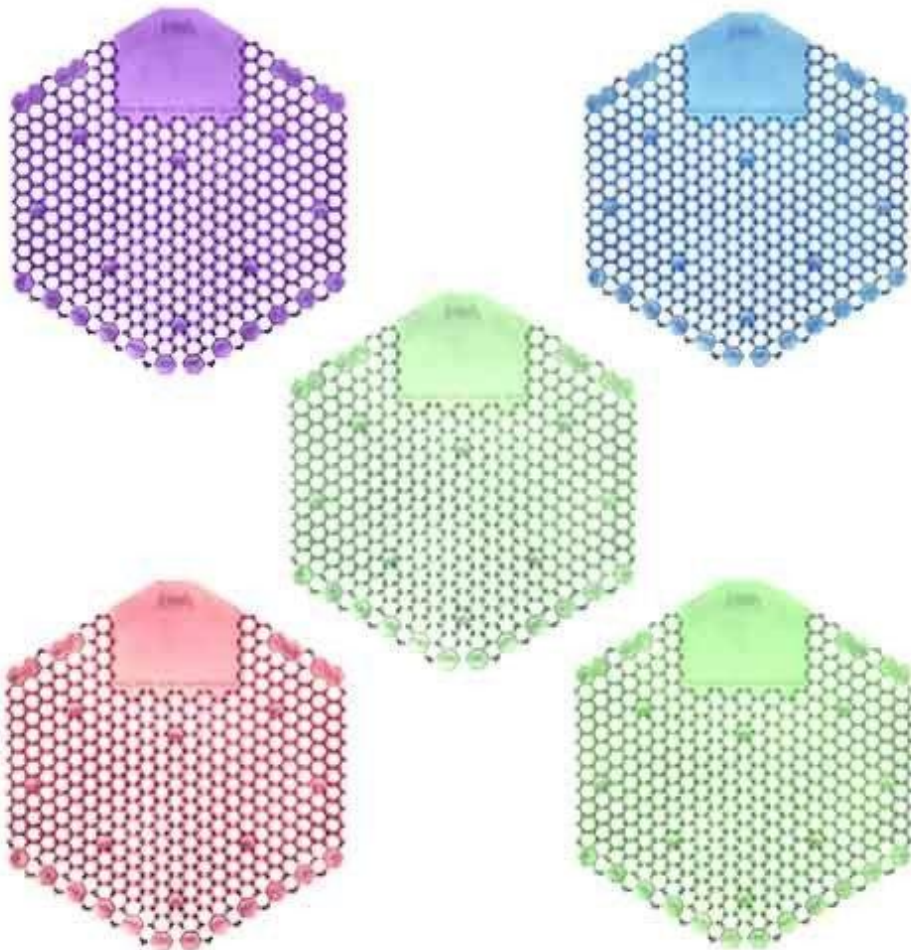

Available fragrances:

Cucumber Melon

Cotton Blossom

Kiwi Grapefruit

Fabulous

When not in use, store your extra Wave 3D Urinal Screens in the handy screen saver bag. It keeps your spare screens fresh while in storage.